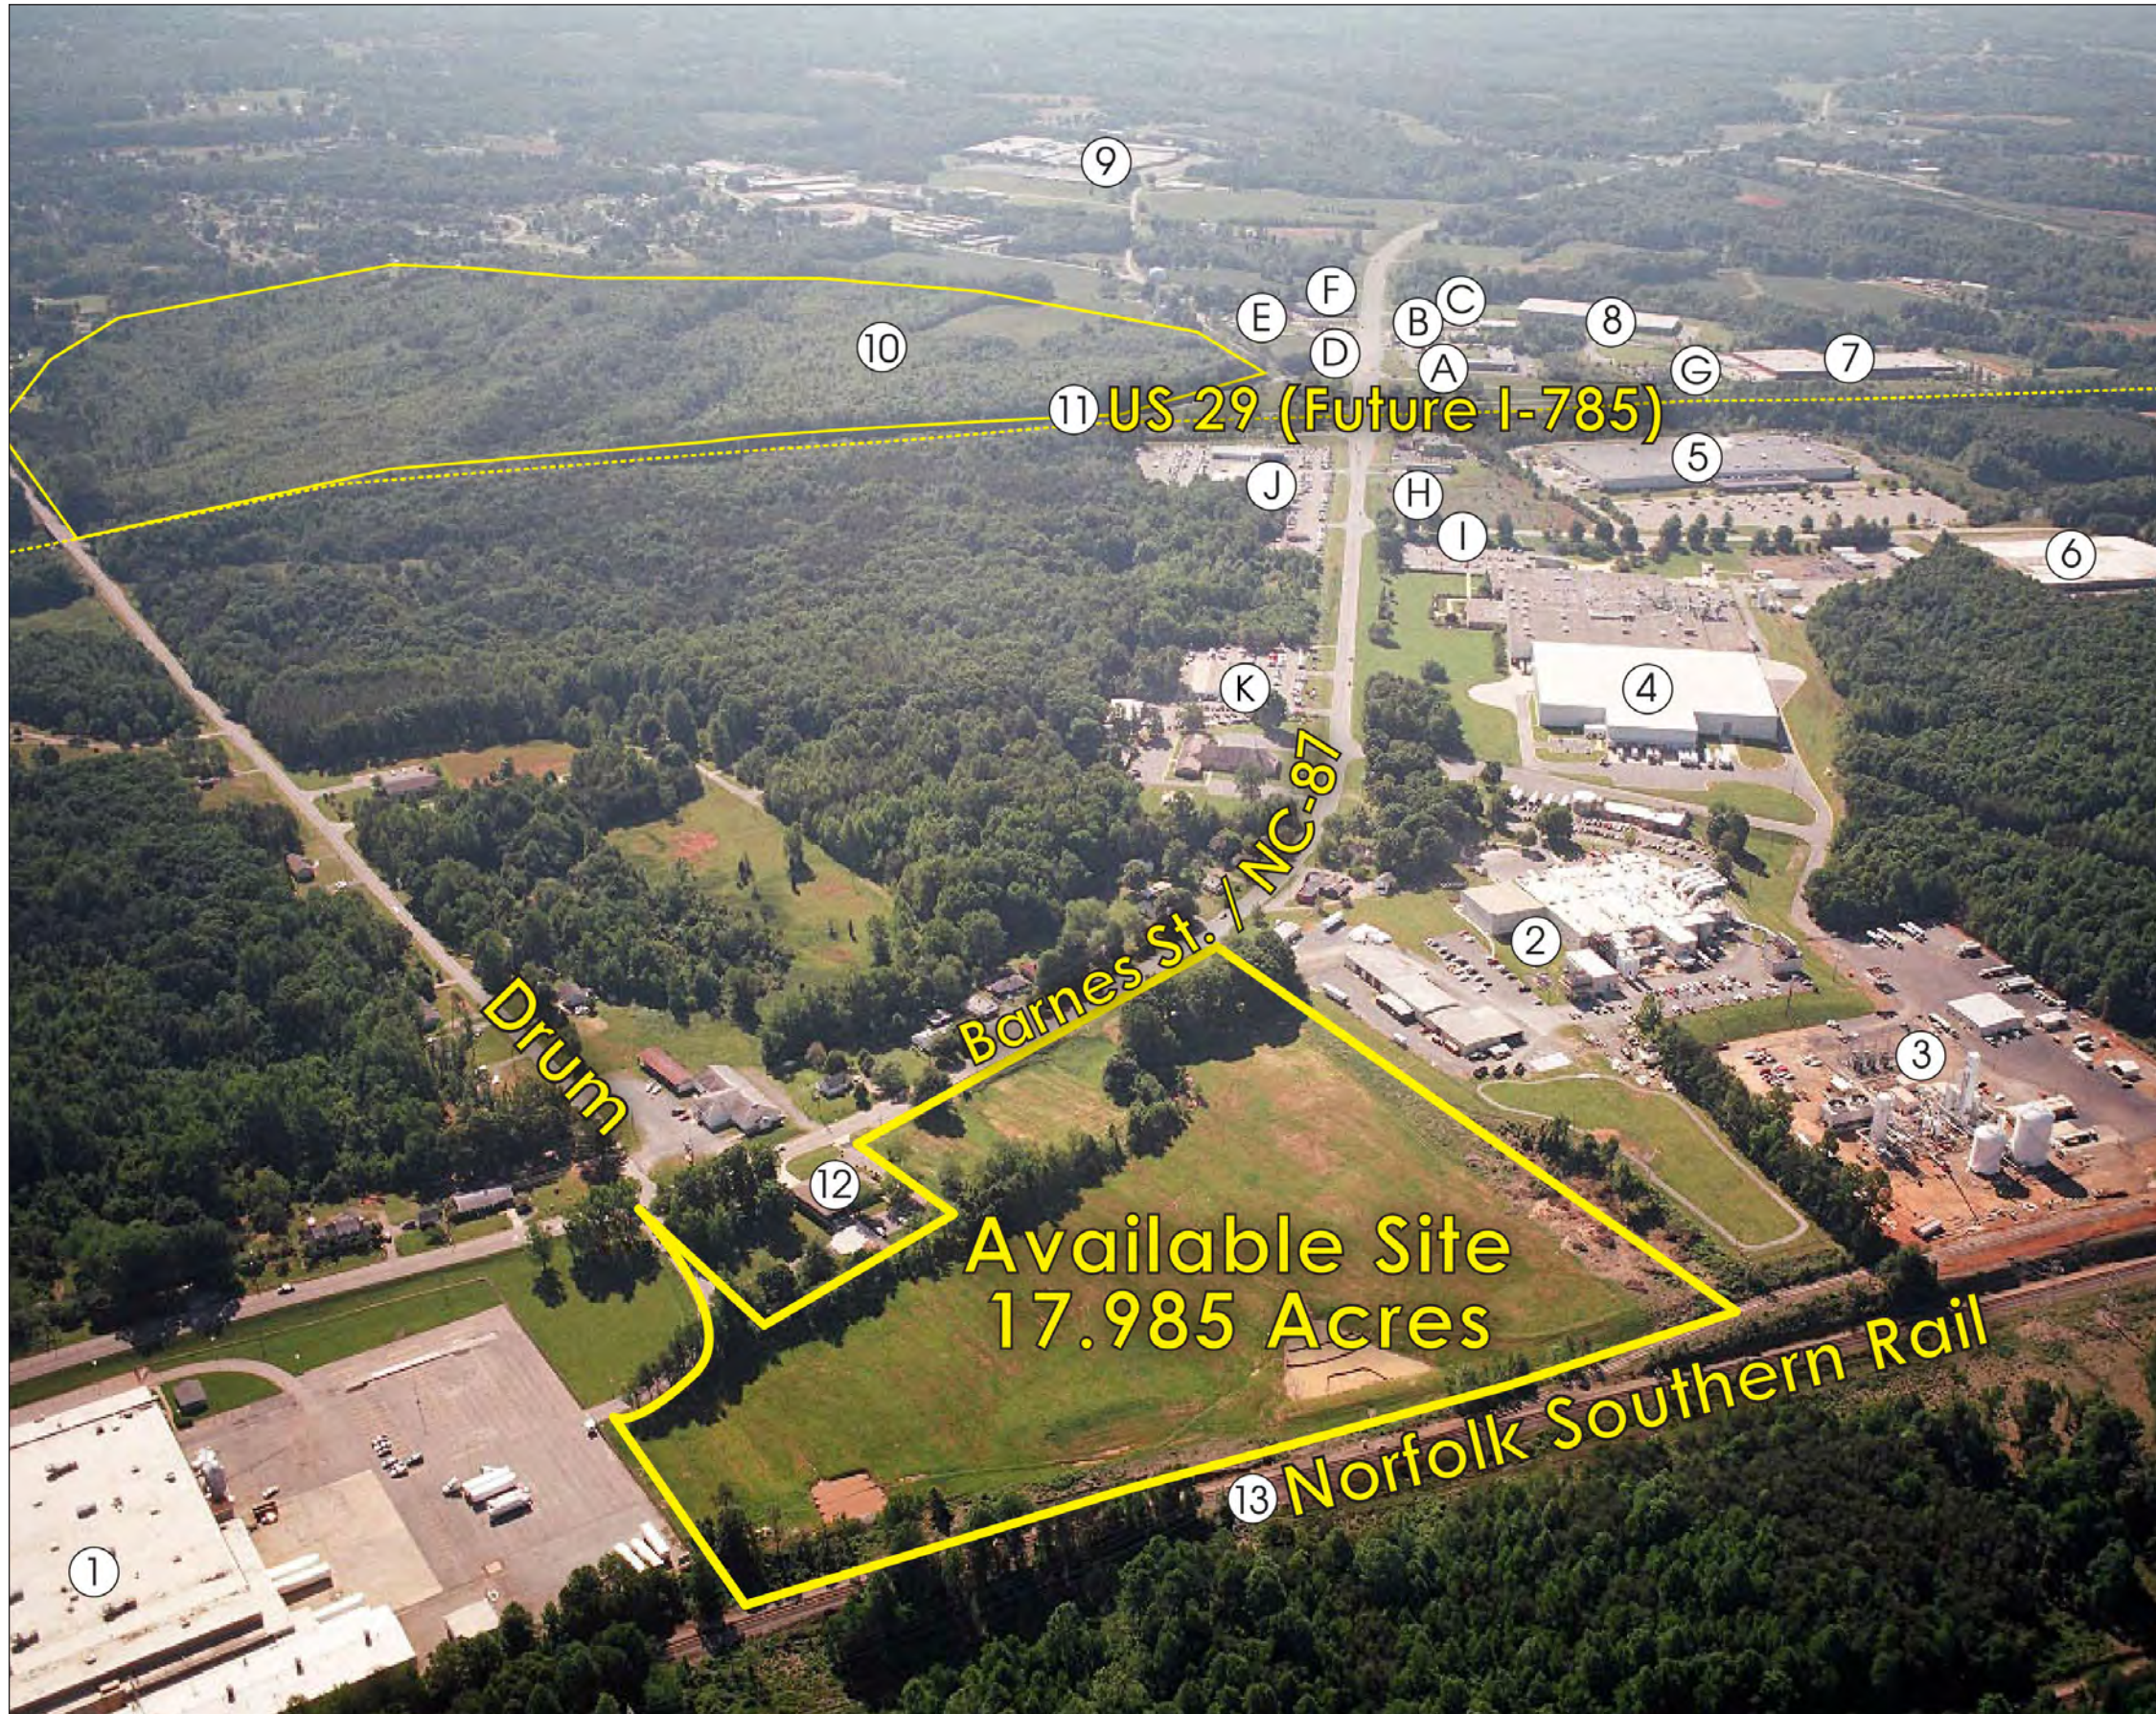

Map Legend

Industrial

1. Plastic Revolutions
2. Keystone Foods
3. Air Products
4. Ball Corporation
5. Henniges Automotive
6. NorthState Farmers Warehouse
7. Quality Associates
8. JLA Fabrics
9. Global Textile Alliance
10. Horse Park of the South (Proposed Equestrian Center)
11. US Hwy 29 (Future I-785)
12. Reidsville Fire Station #2
13. Norfolk-Southern Rail

Retail

- A. Colonial Inn & Suites
- B. Marathon Gas & Convenience Store
- C. Amoco/BP Gas & Convenience Store
- D. Shell Gas & Convenience Store
- E. Quality Inn (former Comfort Inn)
- F. Days Inn
- G. Holiday Inn Express
- H. Harley-Davidson
- I. Bojangles
- J. Smith Stokes Chrysler, Jeep, Dodge
- K. Smith Stokes Chevrolet, Cadillac, Buick, Pontiac, GMC

Within One Mile

- Bojangles
- Carmela's Pizza & Sub
- KFC
- McDonalds
- Short Sugar's BBQ
- Subway
- Bank of America
- BB&T
- Carter Bank & Trust
- First Citizens
- New Bridge Bank
- Wells Fargo
- CVS
- Walgreens
- Dollar General
- Radio Shack
- Sherwin Williams
- Super K-Mart
- Advanced Auto Parts
- Auto Zone
- NAPA
- O'Reilly Auto Parts
- Food Lion
- Annie Penn Hospital (Cone Health)