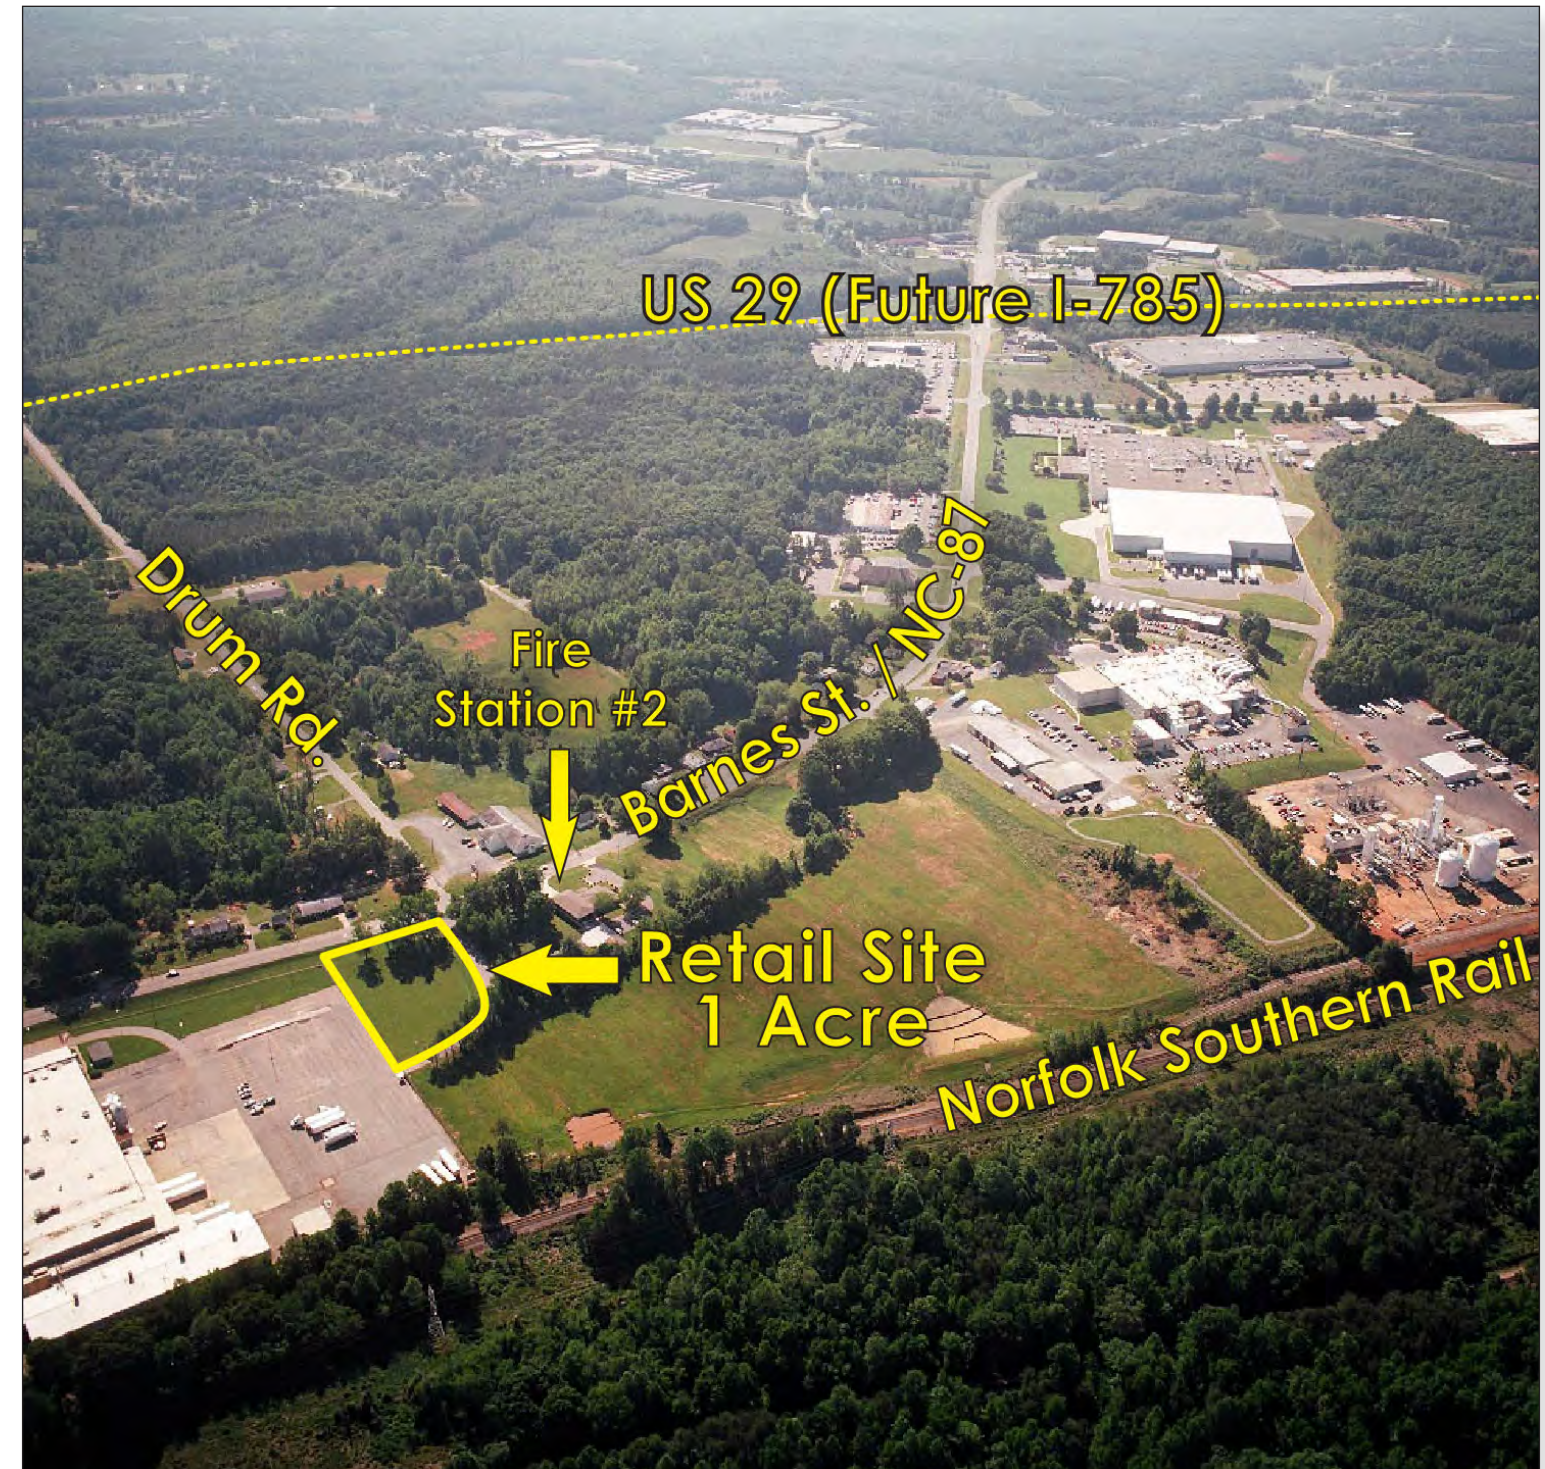

Barnes Street Business Park (Retail Site)
1704 Barnes Street • Reidsville, NC 27320

Site Information:

- Size: 1 Acre
- No wetland or stream issues
- ALTA Survey Completed

Utilities:

- City Water & Sewer
- NC Natural Gas
- Duke Energy

Location Information:

- Rockingham County
- Easy access to I-40/I-85
- Close proximity to full interchange with US-29 (Future I-785)

Piedmont Triad International Airport:

- (30 miles from Site)
- FedEx Mid-Atlantic Hub
 - Honda Jet

Map Legend

Industrial

1. Plastic Revolutions
2. Keystone Foods
3. Air Products
4. Ball Corporation
5. Henniges Automotive
6. NorthState Farmers Warehouse
7. Quality Associates
8. JLA Fabrics
9. Global Textile Alliance
10. Horse Park of the South (Proposed Equestrian Center)
11. US Hwy 29 (Future I-785)
12. Reidsville Fire Station #2
13. Norfolk-Southern Rail

Within One Mile

- Bojangles
- Carmela's Pizza & Sub
- KFC
- McDonalds
- Short Sugar's BBQ
- Subway
- Bank of America
- BB&T
- Carter Bank & Trust
- First Citizens
- New Bridge Bank
- Wells Fargo
- CVS
- Walgreens
- Dollar General
- Radio Shack
- Sherwin Williams
- Super K-Mart
- Advanced Auto Parts
- Auto Zone
- NAPA
- O'Reilly Auto Parts
- Food Lion
- Annie Penn Hospital (Cone Health)